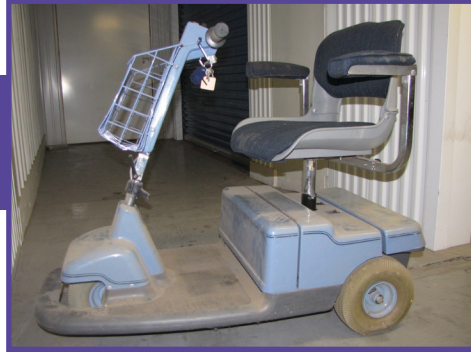

MUST HAVE DRIVERS LICENSE OR POSITIVE PHOTO ID TO REGISTER FOR BIDDER NUMBER

FURNITURE

Lazyboy Love Seat Recliner - Charles Schneider Love Seat - Seth Thomas Grandmothers Clock - Maple China Hutch - Maple dining table and chairs - Oak entertainment center - Oval table and chairs - Lighted china hutch - Oak lighted china hutch - Gibson upright freezer - LazyBoy Sofa/sleeper - Swivel rocker - (2) lavender wingback chairs - Zenith TV - GE VCR - Sofa Tables - Glide rocker and foot stool - End tables and lamps - Folding chairs - Large desk - Barn wood cabinet with glass doors - Sewing machine in cabinet - Several book shelves - Wooden rocker - Quilt rack - Elen Pure area heater (Nice) - Heat surge heater - Pictures - Magazine rack - File cabinet 2 and 4 drawer - (2) Schwab safes (with combination)

YARD AND SHOP

Troy built tiller - Toro mower, rear bagger - Scotts spreader - Stihl Blower - Lincoln 220 welder - Sanborn air bubble - Sears air compressor - Thermos gas grill - Maytag ringer washer - Aluminum ladder - yard tools - rubber tire yard cart - B&D work bench - chain saw - Bird bath - Hand tools

BEDROOM FURNITURE

Full size Ortho Posture box and mattress full size - Amethyst Plush Full size box and mattress, (like new) - Windemere full size mattress and box (like new) - 3 pc maple bedroom suite - Antique dresser and chest of drawers - Birds eye chest of drawers with mirror - Brass head board and foot-

board - Full size box springs and mattress - Chest of drawers - Bedding and spreads

COLLECTIONS AND FIGURINES

Several Norman Rockwell figurines - Many Goebel Germany Hummels (large collection) - Large collection of thimbles and display racks - Porcelain box collection (pill boxes) - 12 Porcelain eggs, Danbury Mint - Bells - VERY LARGE collection of Plates, various series still in boxes (must see) - African wood carvings of wildlife (very unique) - Large collection of Santa Claus - Porcelain box collection (National Trust)

BELT BUCKLES

Jayhawker Roundup Belt buckle (83,84,85,86) - Hill City centennial buckle 1888-1888 - Ks Wildlife Turkey 1994 - Ks Wildlife and Parks Eagle 1996 - Ks Pheasant 1995 - Ks Prairie Chicken - Booming 1997 - Ks Antelope 1992 - Ks Wetlands 1993 - Colorado Centennial 1897 - WW II Remembrance

STAIN GLASS

Good selection of stain glass, various sizes

RELOAD AND AMMO

Reload equipment (various size) - Brass - Old ammunition and boxes - Lead shot

ANTIQUES, GLASSWARE, COLLECTIBLES

(2) Star Twist cabinets, metal (nice) - Spool cabinet, 3 drawer (nice) - Antiques doll buggy with doll - Hanson nursery scale - Wooden mince meat bucket - 4 flat trunks, 1 camel trunk - Old school bell - Copper bucket - Vintage clothing -